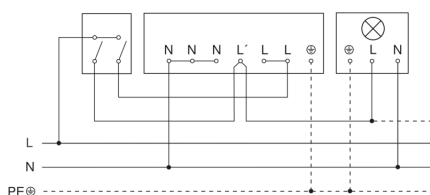

EAN 4007841 009151 Remote control Smart Remote

EAN 4007841 007638 Remote control RC9

Detection Zone

Mögliche Montagehöhe: 2,00 m – 5,00 m

Orange: radial

Schwarz: tangential

3 skallerbare Zonen

Dimension Drawing

Light without neutral conductor

Light with neutral conductor

Connection using two-circuit switch for manual and automatic operation

Connection via a two-way switch for manual override and automatic operation