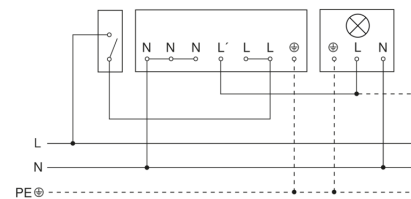

EAN 4007841 009151 Remote control Smart Remote

EAN 4007841 007638 Remote control RC9

Detection Zone

Mögliche Montagehöhe: 2,00 m – 5,00 m

Orange: radial

Schwarz: tangential

3 skallerbare Zonen

Dimension Drawing

Light without neutral conductor

Light with neutral conductor

Connection using two-circuit switch for manual and automatic operation

Connection via a two-way switch for manual override and automatic operation