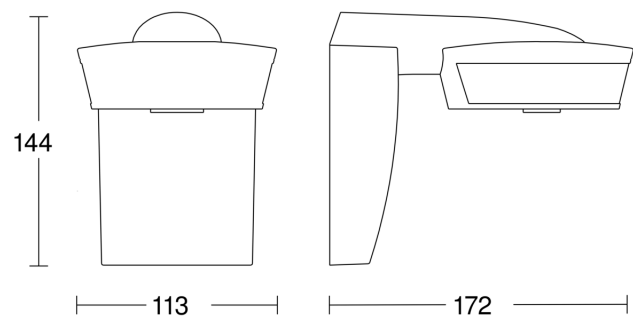

Technical specifications

Type	Motion detectors
Type of accessory	Corner adapter
Dimensions (L x W x H)	144 x 113 x 172 mm
Mains power supply	220 – 240 V / 50 – 60 Hz
Sensor Technology	passive infrared
Application, place	Indoors
Application, place, room	multi-storey car park, underground car park
Installation site	wall, ceiling, corner
Type of installation	Surface wiring
Switching zones	1360 switching zones
Electronic scalability	No
Mechanical scalability	Yes
Mounting height	2,00 – 5,00 m
Optimum mounting height	2 m
Detection angle	300 °
Angle of aperture	90 °
Sneak-by guard	Yes
Capability of masking out individual segments	Yes
Reach, detail	Reach adjustable from 2 - 20 m in 3 directions (100° in each)

EAN 4007841 009151 Remote control Smart Remote

EAN 4007841 007638 Remote control RC9

Detection Zone

Mögliche Montagehöhe: 2,00 m – 5,00 m

Orange: radial

Schwarz: tangential

3 skallerbare Zonen

Dimension Drawing