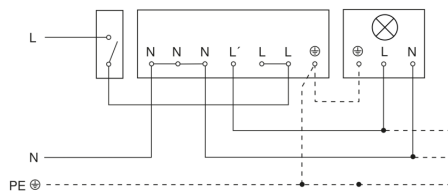

EAN 4007841 009151 Remote control Smart Remote

EAN 4007841 007638 Remote control RC9

Detection Zone

Mögliche Montagehöhe: 2,00 m – 5,00 m

Orange: radial

Schwarz: tangential

3 skallerbare Zonen

Dimension Drawing

Light without neutral conductor

Light with neutral conductor

Connection using two-circuit switch for manual and automatic operation

Connection via a two-way switch for manual override and automatic operation