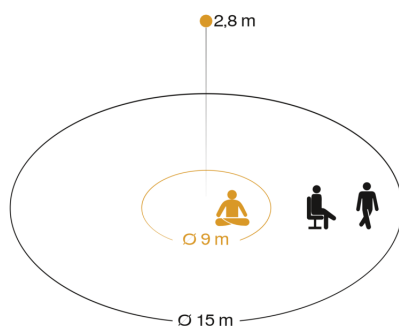

Electronic scalability	Yes
Detection	also through glass, wood and stud walls
Twilight setting TEACH	No
Twilight setting	2 – 1000 lx
Constant-lighting control	No
Basic light level function	No
Settings via	Bluetooth, Web-Interface
With remote control	No
Interconnection	Yes
Material	Plastic
Ambient temperature	-20 – 50 °C
Application, room	classroom, lecture hall, one-person office, open-plan office, high-bay warehouse, production facilities, conference room / meeting room, hotel room, care room, duty room, recreation room, dining hall / staff restaurant, changing room, kitchenette, sports hall, reception / lobby, WC / washroom, warehouse, Indoors
Colour	white
Colour, RAL	9003
Manufacturer's Warranty	5 years
Version	IP - concealed
PU1, EAN	4007841066031
Technology, sensors	High frequency, Light sensor

Detection Zone