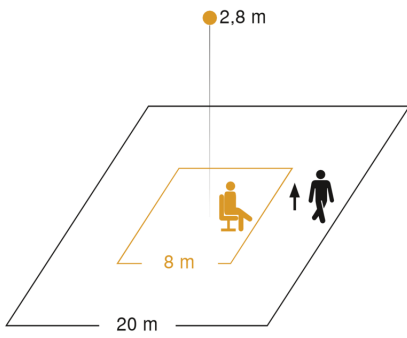

IR Quattro HD 24m

COM1 - in-ceiling installation white
EAN 4007841 079369
Article number 079369

Detection Zone 1