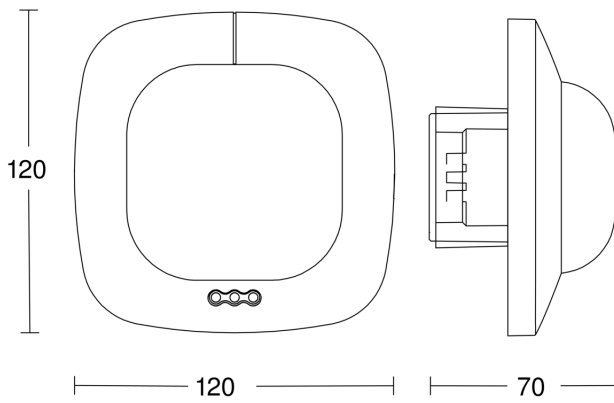

## Technical specifications

Type	Presence detector
Dimensions (L x W x H)	108 x 120 x 120 mm
Mains power supply	230 V / 50 – 60 Hz
Sensor Technology	passive infrared
Application, place	Indoors
Installation site	ceiling
Installation	In-ceiling installation
Mounting height	2,50 – 10,00 m
Reach, radial	8 x 8 m (64 m <sup>2</sup> )
Reach, tangential	20 x 20 m (400 m <sup>2</sup> )
Reach, presence	8 x 8 m (64 m <sup>2</sup> )
Detection angle	360 °
Angle of aperture	160 °
Switching zones	4800 switching zones
Optimum mounting height	2,8 m
Mechanical scalability	Yes
Sneak-by guard	Yes
Capability of masking out individual segments	No
Electronic scalability	No

## Detection Zone 1

Mögliche Montagehöhe: 2,50 m – 10,00 m  
Orange: Präsenz  
Schwarz: tangential

## Detection Zone 2

Mögliche Montagehöhe: 2,50 m – 10,00 m  
Orange: Präsenz  
Schwarz: tangential

## Dimension Drawing