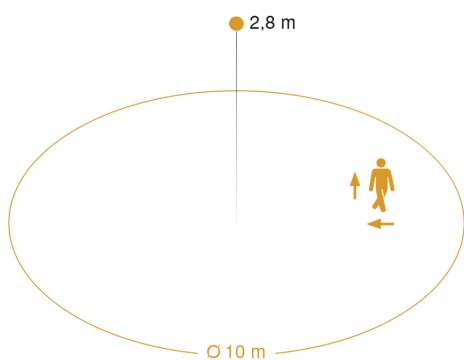

RS PRO S30 Q SC

Neutral white

EAN 4007841 067519

Article number 067519

Detection Zone