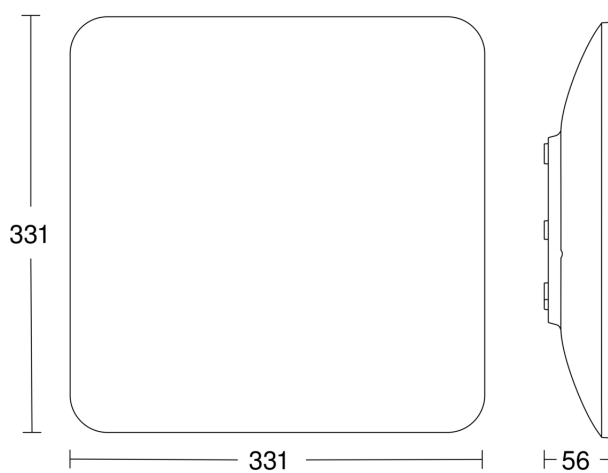

## Technical specifications

Dimensions (L x W x H)	331 x 331 x 56 mm
Mains power supply	220 – 240 V / 50 – 60 Hz
Sensor Technology	High frequency
Transmitter power	
Output	26 W
Power consumption	0,39 W
Interconnection	Yes
Type of interconnection	Master/master
Interconnection via	Bluetooth
Slave modeselectable	Yes
Lichtstrom Gesamtprodukt	2987 lm
Gesamtprodukt Effizienz	115 lm/W
Colour temperature	4000 K
Colour variation LED	SDCM3
Colour Rendering Index	= 82
With lamp	Yes, STEINEL LED system
Lamp	LED cannot be replaced
LED life expectancy (max. °C)	50000 h
Drop in luminous flux in accordance with LM80	L80B50
Base	without
LED cooling system	Passive Thermo Control
With motion detector	Yes
Detection	also through glass, wood and stud walls
Detection angle	360 °
Angle of aperture	160 °
Capability of masking out individual segments	Yes
Electronic scalability	Yes

Mechanical scalability	No
Reach, radial	Ø 10 m (79 m <sup>2</sup> )
Reach, tangential	Ø 10 m (79 m <sup>2</sup> )
Continuous light	selectable
Photo-cell controller	Yes
Twilight setting	2 – 2000 lx
Time setting	5 s – 60 Min.
Basic light level function	Yes
Basic light level function, detail	LED effect light
Basic light level function time	1-60 min
Main light adjustable	Yes
Functions	Group parameterisation, Manual ON / ON-OFF, Master/slave override, Neighbouring group function, Presence function, Data monitoring
Soft light start	Yes
Impact resistance	IK03
IP-rating	IP20
Protection class	II
Ambient temperature	-20 – 40 °C
Housing material	Aluminium
Cover material	Plastic, opal
Manufacturer's Warranty	5 years
Settings via	Bluetooth
With remote control	No
Installation site	wall, ceiling
Version	Neutral white
Total harmonic distortion (THD)	5,6
Power factor	0,9
PU1, EAN	4007841067519

## Detection Zone

Mögliche Montagehöhe: 2,00 m – 4,00 m

Orange: radial und tangential

## Dimension Drawing