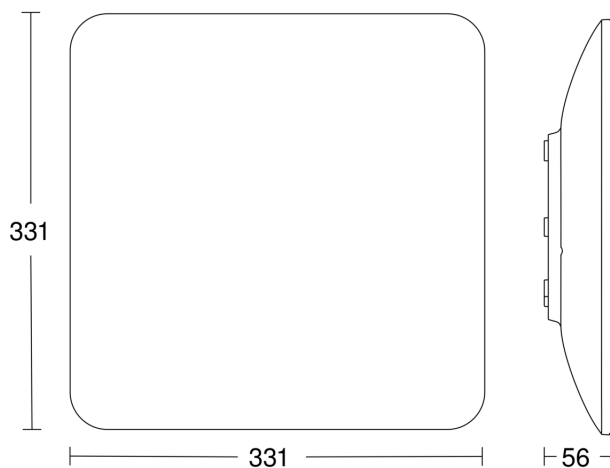

## Technical specifications

Dimensions (L x W x H)	331 x 331 x 56 mm
Mains power supply	220 – 240 V / 50 – 60 Hz
Sensor Technology	High frequency
Transmitter power	
Output	26 W
Power consumption	0,39 W
Interconnection	Yes
Type of interconnection	Master/master
Interconnection via	Bluetooth
Slave modeselectable	Yes
Lichtstrom Gesamtprodukt	2801 lm
Gesamtprodukt Effizienz	108 lm/W
Colour temperature	3000 K
Colour variation LED	SDCM3
Colour Rendering Index	= 82
With lamp	Yes, STEINEL LED system
Lamp	LED cannot be replaced
LED life expectancy (max. °C)	50000 h
Drop in luminous flux in accordance with LM80	L80B50
Base	without
LED cooling system	Passive Thermo Control
With motion detector	Yes
Detection	also through glass, wood and stud walls
Detection angle	360 °
Angle of aperture	160 °
Capability of masking out individual segments	Yes
Electronic scalability	Yes

## Detection Zone

Mögliche Montagehöhe: 2,00 m – 4,00 m  
Orange: radial und tangential

## Dimension Drawing